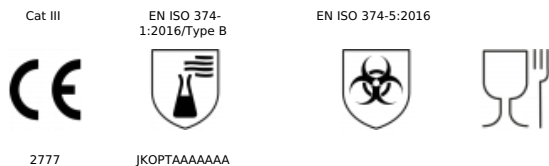

NORMS & CERTIFICATES

TRADES & APPLICATIONS

- Handling plants and vegetables
- Intricate parts handling
- Light assembly of oil-coated pieces
- Mechanical and engineering
- Chemical spray and treatment
- Coating preparation
- Painting & spray workshops
- Food packing and handling
- Food Service/Food Prep
- Fruit & vegetable processing
- Pet Food production
- Poultry, meat & seafood processing
- Washing and cleaning
- Public utility
- Life sciences
- Cytostatics
- Biotechnology
- Pharmaceuticals and API

PACKAGING

- Dispenser per case: 20
- Gloves per dispenser: 50
- Gloves per case: 1000

THICKNESS

8 mil

LENGTH

9.5 in

COATING

- Nitrile

LINERS

- Disposable
- Unsupported

SIZES

7/S | 8/M | 9/L | 10/XL

COLOUR

- Blue

MATERIAL

- Single use
- Unsupported

GET IN TOUCH

SHOWA International | WTC - Tower I - Strawinskylaan 1077 XX Amsterdam - The Netherlands
showagroup.com | info@showagroup.eu
© SHOWA GROUP 2021 | All rights reserved