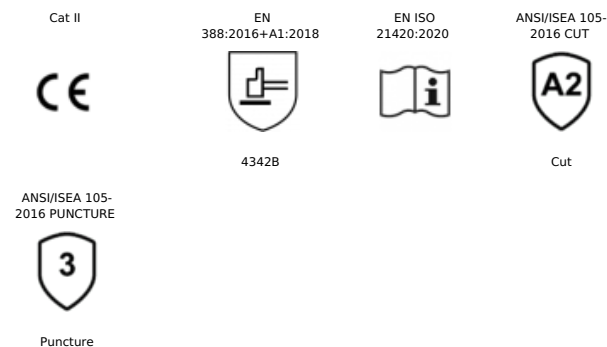

NORMS & CERTIFICATES

INDUSTRIES

HAZARDS

Cut

TRADES & APPLICATIONS

- Handling heavy equipment
- Mechanical and engineering
- Intricate parts handling
- Component Assembly
- Canning
- Bottling

CONTATTACI

SHOWA International | WTC - Tower 2 - Strawinskyalaan 1077 XX Amsterdam - The Netherlands
showagroup.com | info@showagroup.eu
© SHOWA GROUP 2025 | All rights reserved