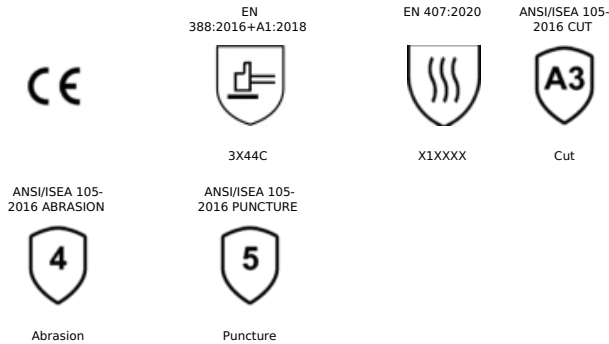

NORMS & CERTIFICATES

PACKAGING

- Pair per polybag: 12
- Polybags per case: 12
- Pair per case: 144

COATING

- Nitrile

LINERS

- Cut resistant - Kevlar
- Knit weight - Medium-weight

SIZES

7/S | 8/M | 9/L | 10/XL

COLOUR

- Yellow

TRADES & APPLICATIONS

- Handling heavy equipment
- Automotive repairs and maintenance
- Bottling
- Handling glass and windows
- Canning
- HVAC
- Police & defense

MATERIAL

- Kevlar
- Seamless knit

GRIP

- Rough

USER INSTRUCTIONS

Gloves provide protection from chemical and mechanical hazards shown. Do not use gloves that show signs of wear. If required, cleanse outer surface of glove with running water. Discard used gloves in compliance with local regulations. Do not wear gloves when there is a risk of entanglement by moving parts of machines.

DISCLAIMER

The descriptions, characteristics, applications and photos are given for information purposes and do not constitute a contractual commitment. The manufacturer reserves the right to make any modifications it deems necessary.

CONTATTACI

SHOWA International | WTC - Tower 2 - Strawinskyllaan 1077 XX Amsterdam - The Netherlands
showagroup.com | info@showagroup.eu
© SHOWA GROUP 2025 | All rights reserved