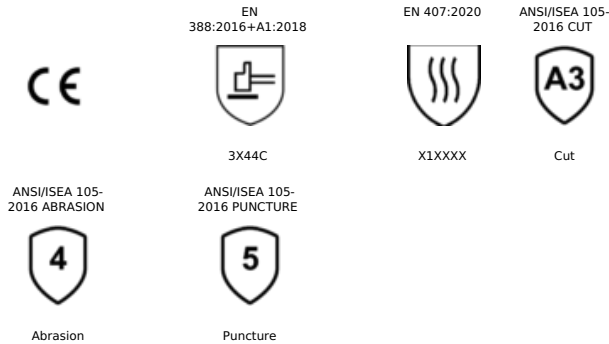

NORMS & CERTIFICATES

PACKAGING

- Pair per polybag: 12
- Polybags per case: 12
- Pair per case: 144

COATING

- Nitrile

LINERS

- Cut resistant - Kevlar
- Knit weight - medium weight

SIZES

7/S | 8/M | 9/L | 10/XL

COLOUR

- Yellow

TRADES & APPLICATIONS

- Handling heavy equipment
- Automotive repairs and maintenance
- Bottling
- Handling glass and windows
- Canning
- HVAC
- Police & defense

MATERIAL

- Kevlar
- Seamless knit

GRIP

- Rough

USER INSTRUCTIONS

Gloves provide protection from chemical and mechanical hazards shown. Do not use gloves that show signs of wear. If required, cleanse outer surface of glove with running water. Discard used gloves in compliance with local regulations. Do not wear gloves when there is a risk of entanglement by moving parts of machines.

DISCLAIMER

The descriptions, characteristics, applications and photos are given for information purposes and do not constitute a contractual commitment. The manufacturer reserves the right to make any modifications it deems necessary.

GET IN TOUCH

SHOWA International | WTC - Tower 2 - Strawinskylaan 1077 XX Amsterdam - The Netherlands
showagroup.com | info@showagroup.eu
© SHOWA GROUP 2025 | All rights reserved